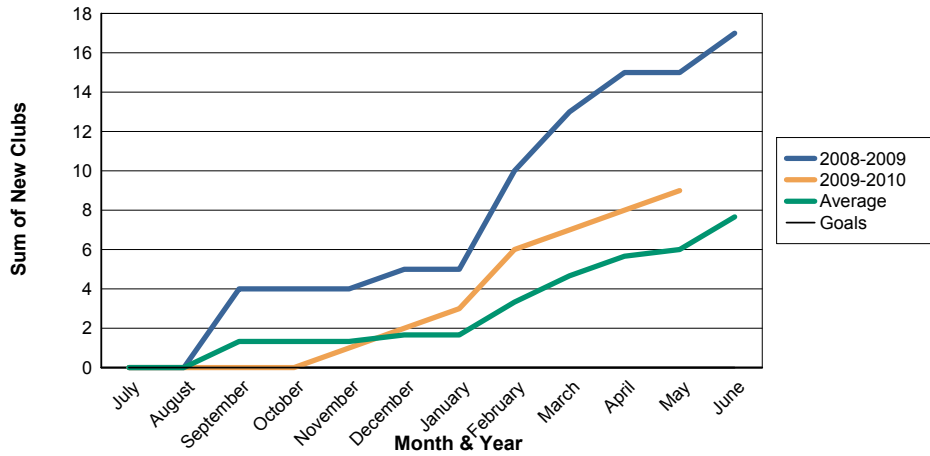

3 Year Comparisons for GMT Constitutional Area 6

By GMT District

As of May 2010

Sum of New Clubs/ Month & Year

For District 323 G2

Sum of Dropped Clubs/ Month & Year

For District 323 G2

Sum of Net Clubs/ Month & Year