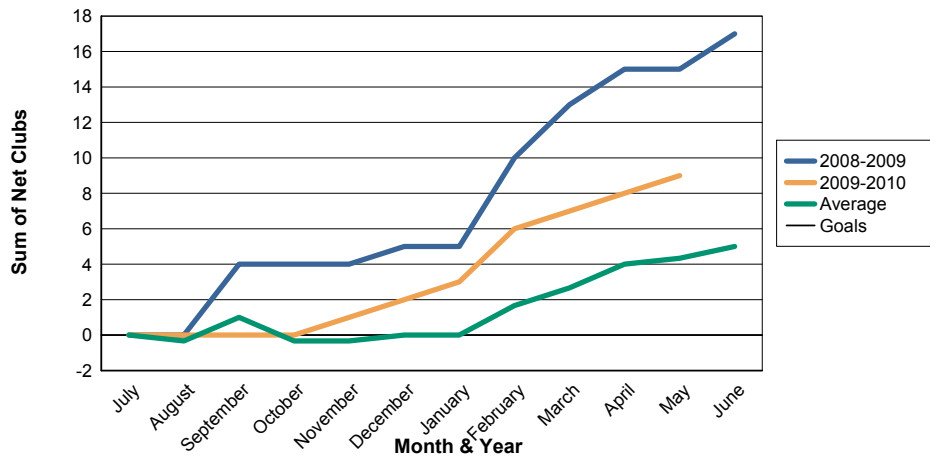

Sum of Net Clubs/ Month & Year

For District 323 G2