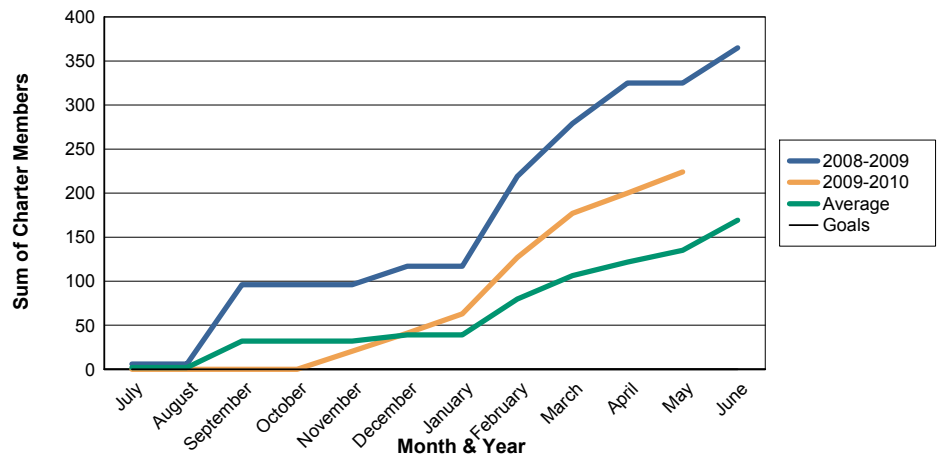

Sum of Charter Members/ Month & Year

For District 323 G2