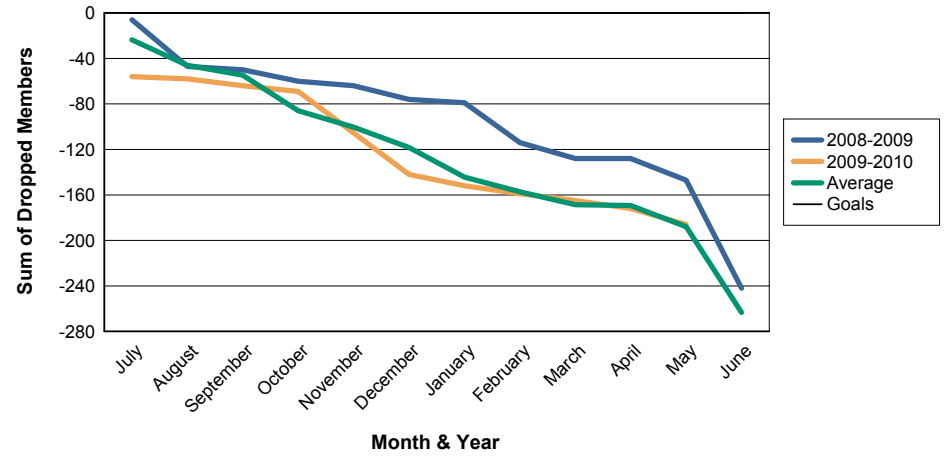

Sum of Dropped Members/ Month & Year

For District 323 G2