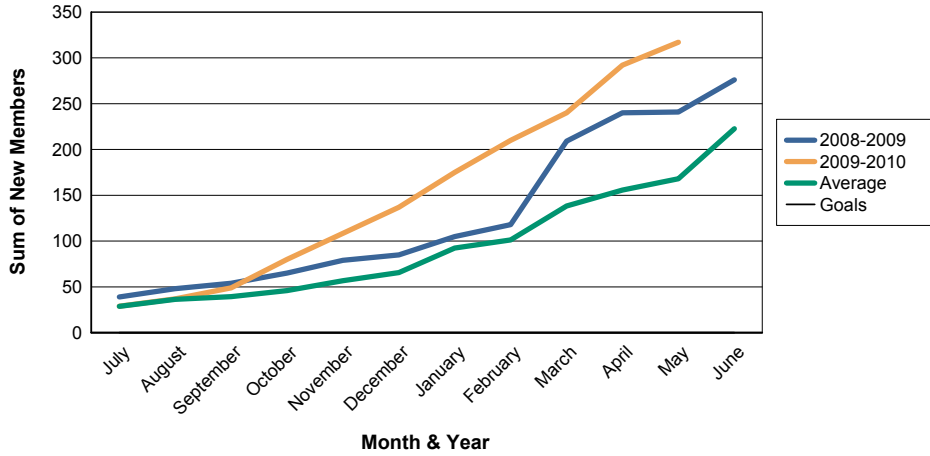

For District 323 G2

Sum of Charter Members/ Month & Year

For District 323 G2

3 Year Comparisons for GMT Constitutional Area 6

By GMT District

As of May 2010

Sum of New Members/ Month & Year

For District 323 G2