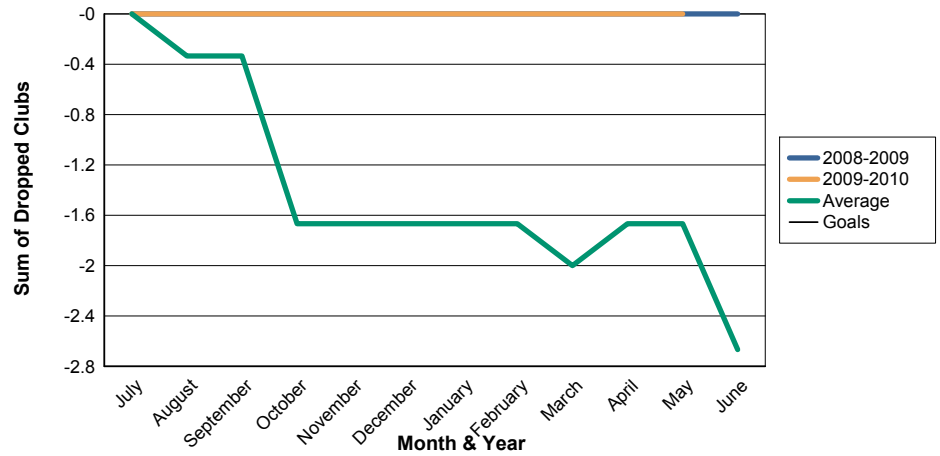

3 Year Comparisons for GMT Constitutional Area 6

By GMT District

As of May 2010

Sum of New Clubs/ Month & Year

For District 323 G2

Sum of Dropped Clubs/ Month & Year

For District 323 G2

Sum of Net Clubs/ Month & Year